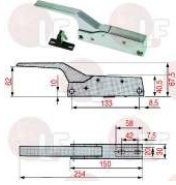

Suitable for:

Handles

3242753 LH-RH CATCH WITHOUT LOCK 791 CR
for high temperatures
curved handgrip
length 254x30 mm - distance 133 mm
adjustable catch from 9 to 22 mm
for Convection oven electric (INOXTREND) RDA5E
RDE5E - RPDA5E - RPDE5E - RPDE5EP