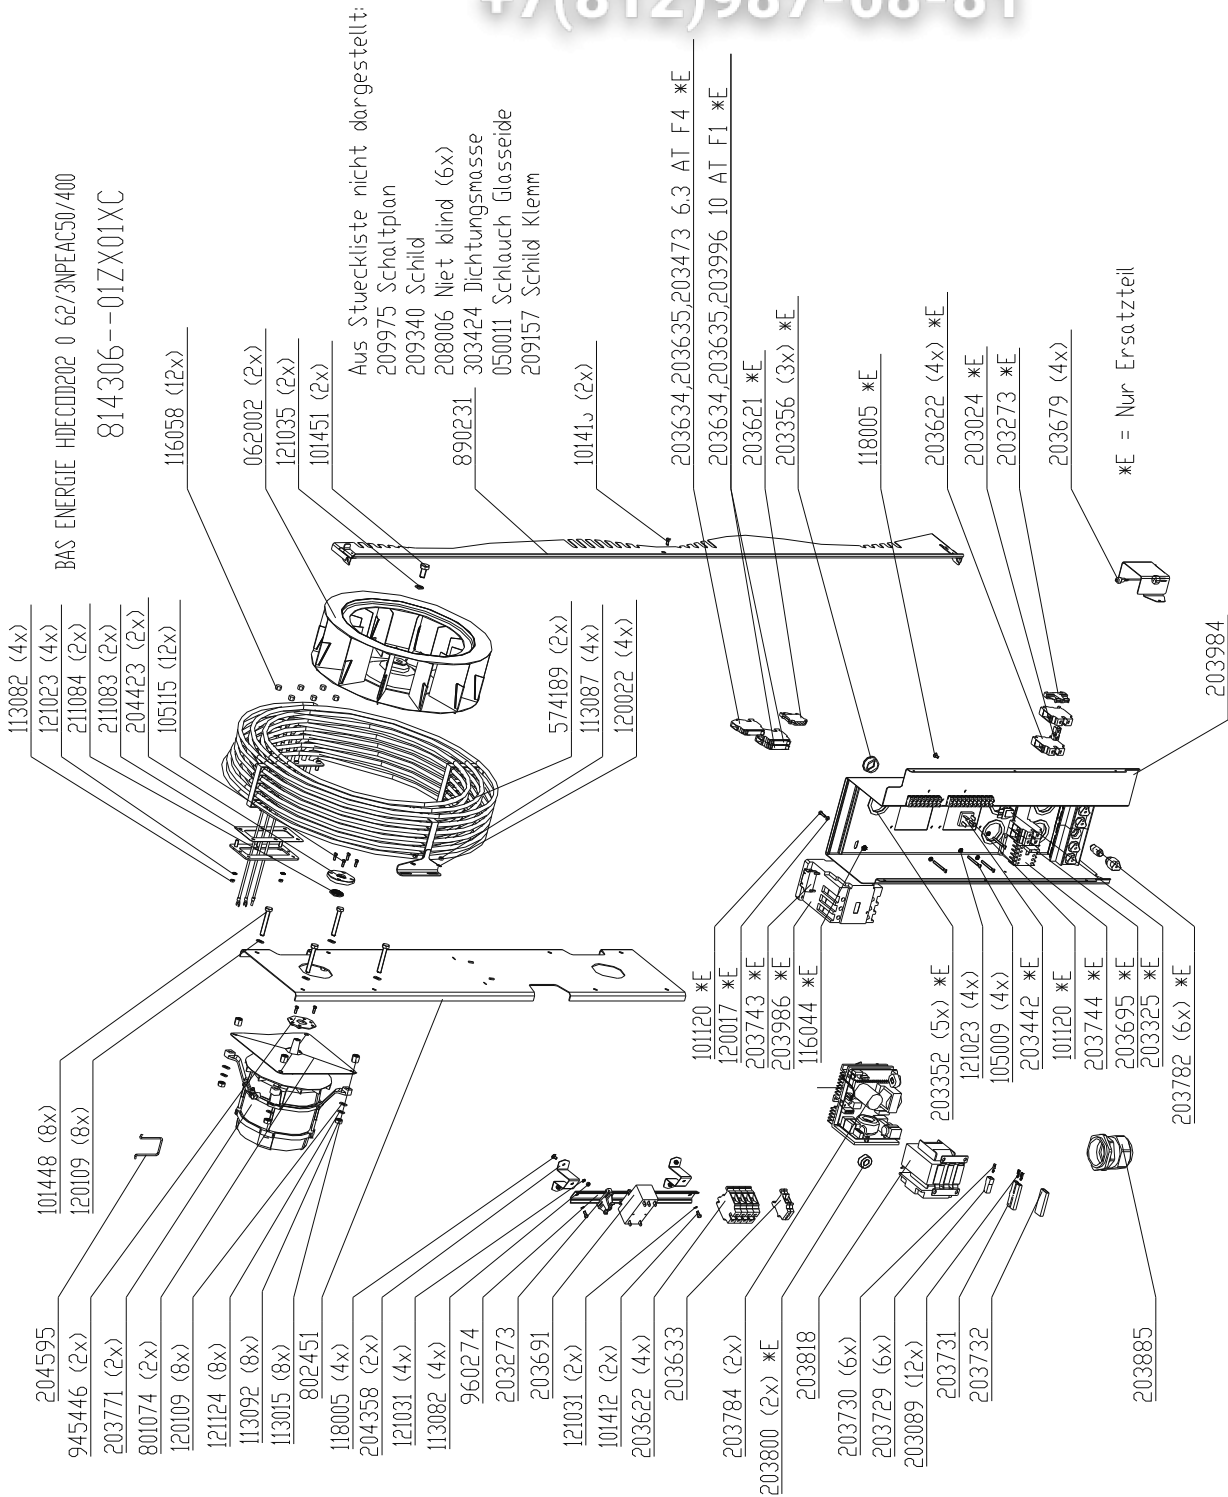

## **Exploded drawings 20.x**

Electric & Gas

vsezip.ru  
Front panel HD20.x Gold

+7(812)987-08-81

vsezip.ru  
**Electric assembly 3NPEAC 400V HD20.1**

+7(812)987-08-81

Electric assembly 3NPEAC 400V HD20.2

+7(812)987-08-81