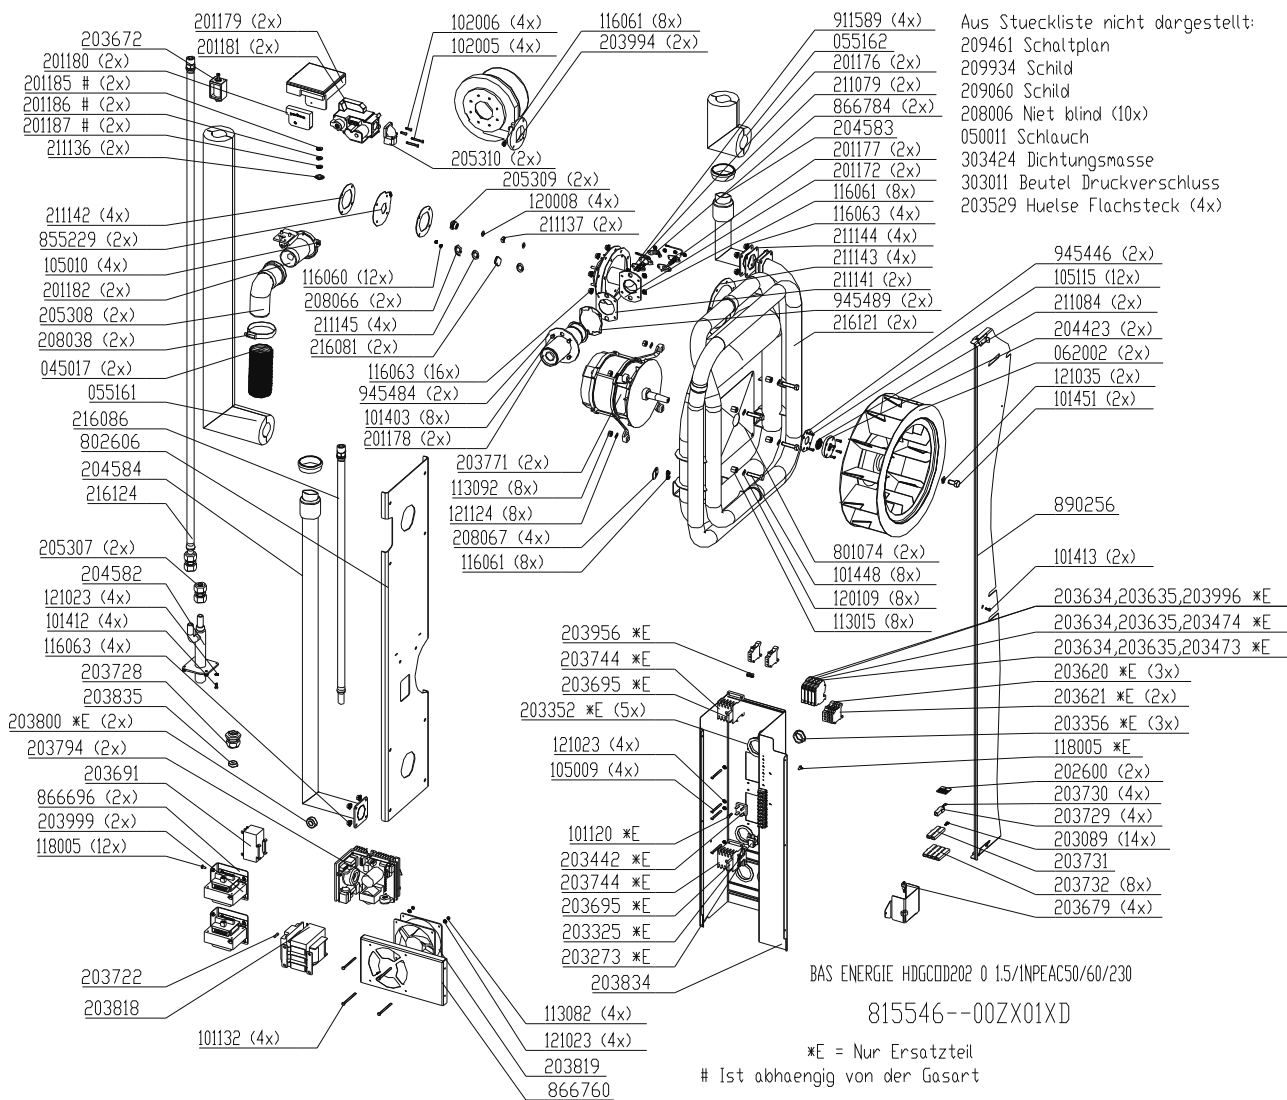

vsezip.ru
Gas assembly HD20.2
+7(812)987-08-81