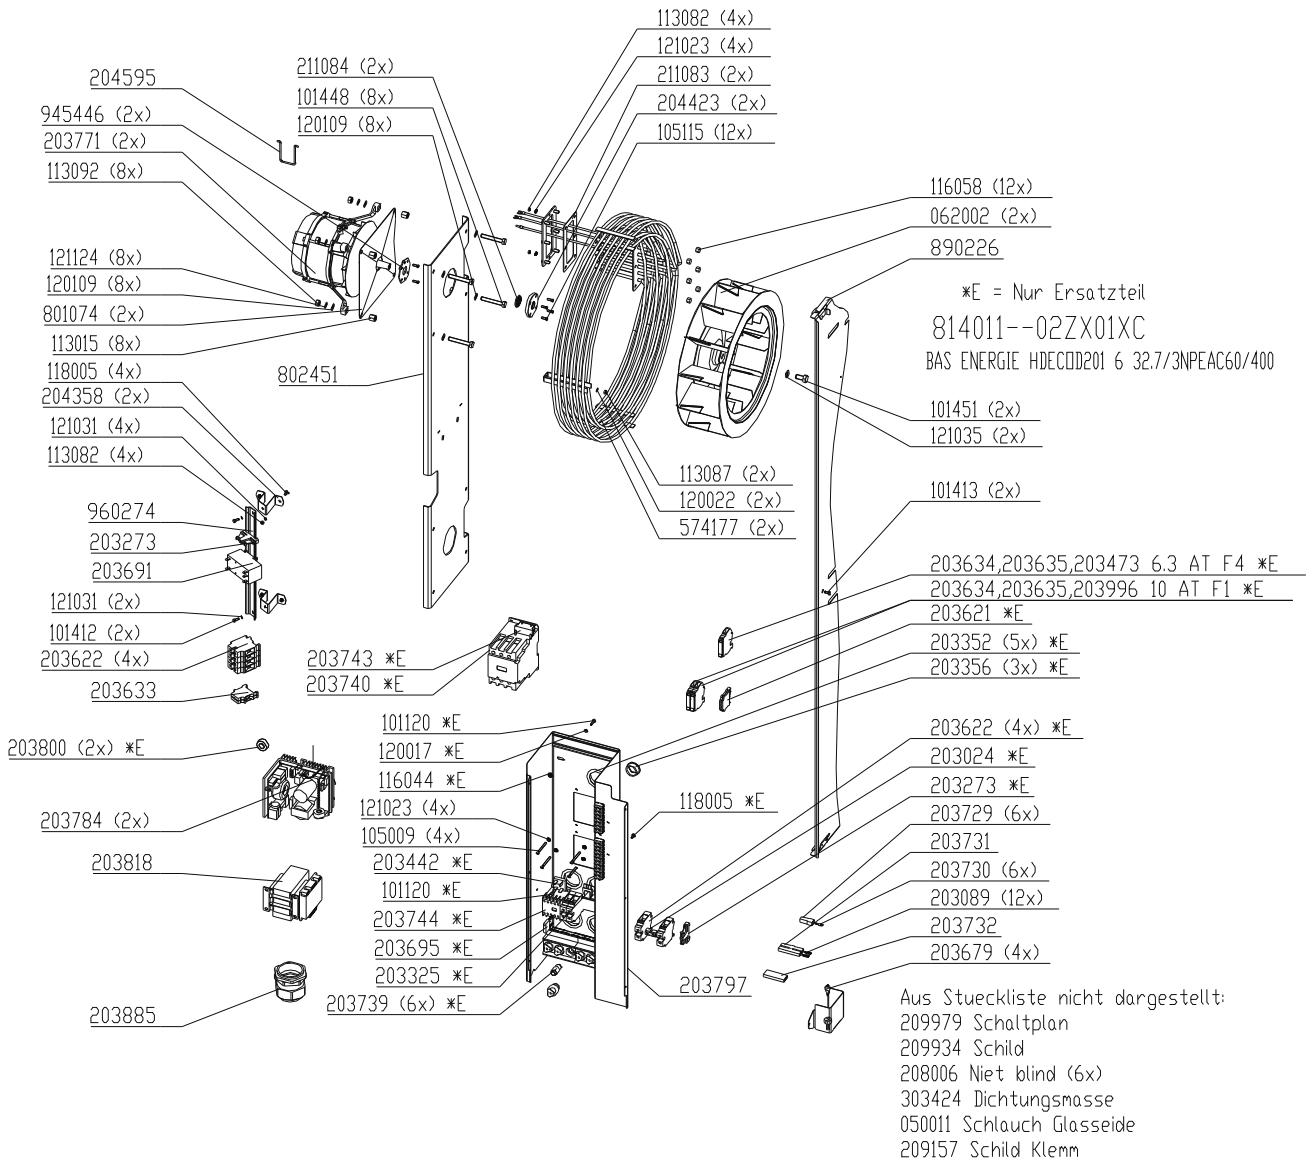

## **Exploded drawings 20.x**

Electric & Gas

vsezip.ru  
Front panel HD20.x Gold

+7(812)987-08-81

vsezip.ru  
**Electric assembly 3NPEAC 400V HD20.1**

+7(812)987-08-81

Electric assembly 3NPEAC 400V HD20.2

+7(812)987-08-81