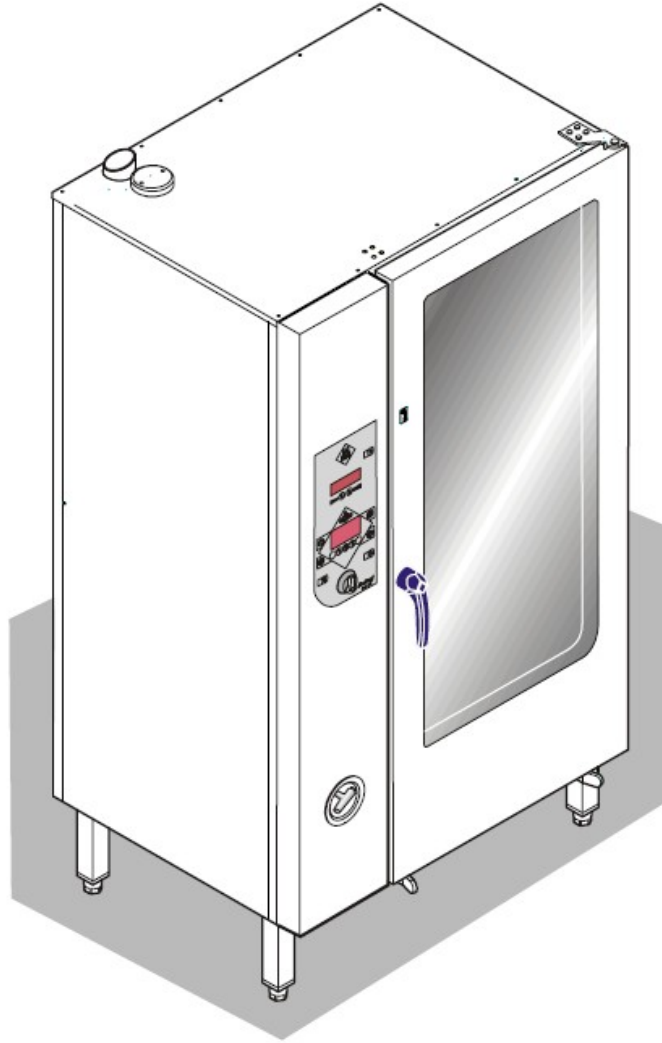

# Electric and Gas Combiteamer Gold

European CE-Version

Model	Serial-No. / date	
	from	thru
<b>Software:</b>	Version 3.00	
HansDampf 6.1	07020584 / May 2007	-
HansDampf 6.2 Maxi	07020584 / May 2007	-
HansDampf 10.1	07020584 / May 2007	-
HansDampf 10.2 Maxi	07020584 / May 2007	-
HansDampf 20.1	07020584 / May 2007	-
HansDampf 20.2 Maxi	07020584 / May 2007	-