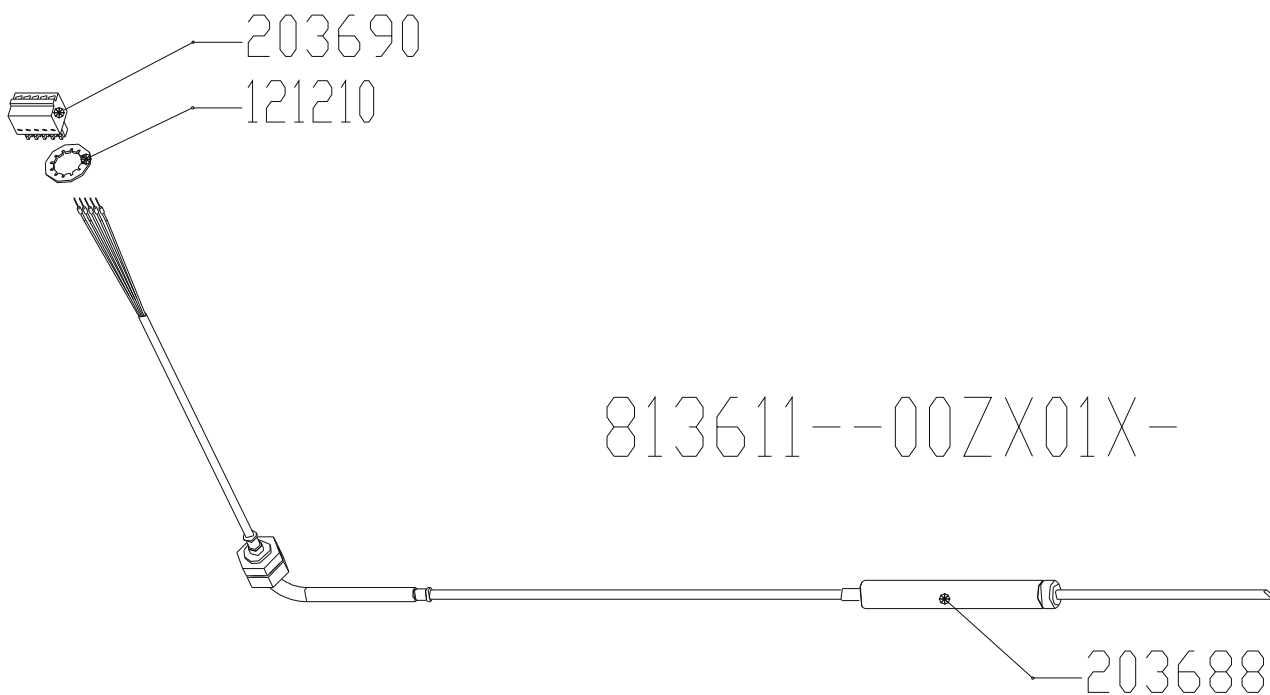

vsezip.ru
Core temperature probe HD20.x
+7(812)987-08-81

BAS FUEHLER HDECOD201 GOLD