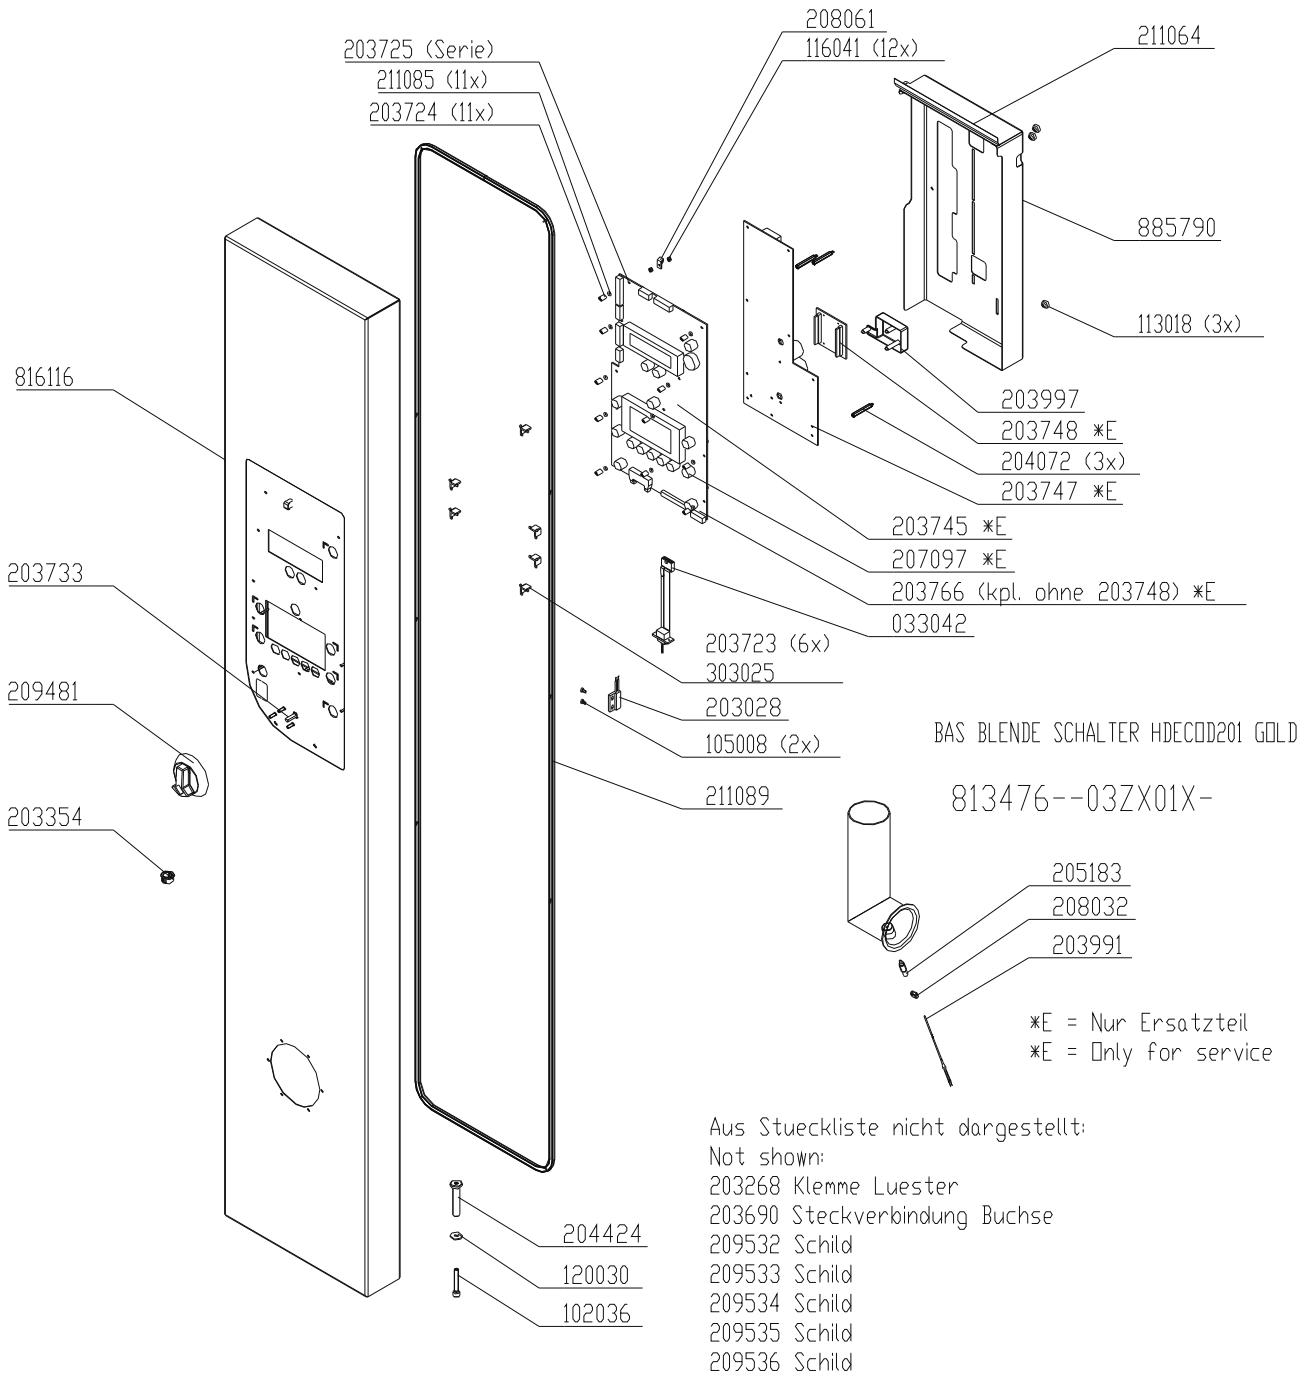

## **Exploded drawings 20.x**

Electric & Gas

vsezip.ru  
Front panel HD20.x Gold

+7(812)987-08-81

vsezip.ru  
**Electric assembly 3NPEAC 400V HD20.1**

+7(812)987-08-81

Electric assembly 3NPEAC 400V HD20.2

+7(812)987-08-81